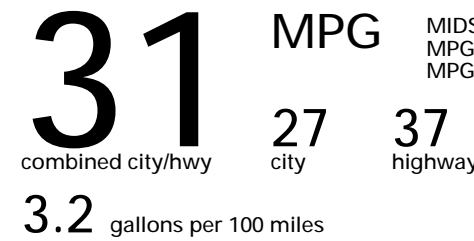

MSRP INCLUDING OPTIONS \$ 28,310.00

INLAND FREIGHT AND HANDLING \$ 1,125.00

TOTAL MANUFACTURER'S SUGGESTED RETAIL PRICE

\$ 29,435.00

TOTAL ADDITIONAL WEIGHT: 7.3

*Additional terms and conditions apply.
 **Kia Connect may be currently unavailable for Model Year 2022 and newer vehicles sold or purchased in Massachusetts; please see owners.kia.com for updates on availability.
 NOTE: When you purchase this vehicle, Kia America, Inc. collects personal information you provide to the dealership. For information on our collection and use of personal information and your rights, please see our Privacy Policy on www.kia.com.

Fuel Economy

You save \$1,000
 in fuel costs over 5 years compared to the average new vehicle.

Annual fuel cost \$1,750

Fuel Economy & Greenhouse Gas Rating (tailpipe only) Smog Rating (tailpipe only)

This vehicle emits 293 grams CO₂ per mile. The best emits 0 grams per mile (tailpipe only). Producing and distributing fuel also create emissions; learn more at fueleconomy.gov.